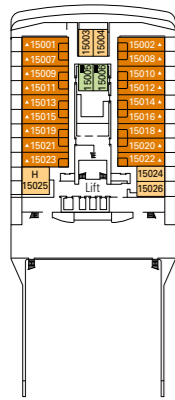

MSC Orchestra

Use the deck plans to select your ideal cabin. Choose the deck you wish then use the colours to identify the category of accommodation you desire

1275 CABINS | 3223 GUESTS

Data and descriptions are subject to change and will be verified at the time of booking.

CABIN CATEGORIES AND EXPERIENCES

■ BELLA · Interior	■ FANTASTICA · Interior	■ AUREA · Balcony
■ BELLA · Outside with Partial View	■ FANTASTICA · Ocean View	■ AUREA · Suite
■ BELLA · Balcony	■ FANTASTICA · Balcony	

LEGEND

- ▲ Sofa bed
- ◆ Double sofa bed
- 3rd bed is a bunk bed
- 3rd and 4th bed are bunks
- ↔ Connecting Cabins
- H Cabin for guests with disabilities or reduced mobility

DECK 15
XILOFONO

DECK 14
CHITARRA