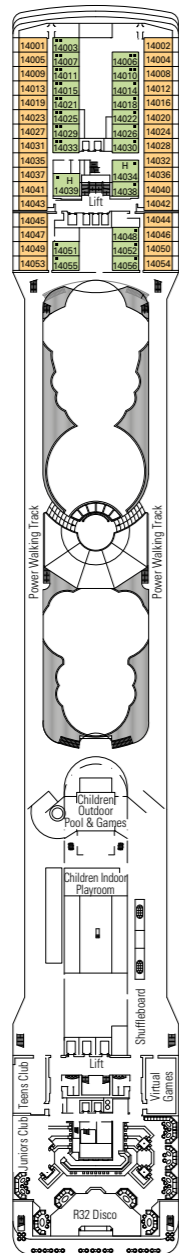

MSC Orchestra

Use the deck plans to select your ideal cabin. Choose the deck you wish then use the colours to identify the category of accommodation you desire

1275 CABINS | 3223 GUESTS

Data and descriptions are subject to change and will be verified at the time of booking.

CABIN CATEGORIES AND EXPERIENCES

■ BELLA · Interior	■ FANTASTICA · Interior	■ AUREA · Balcony
■ BELLA · Outside with Partial View	■ FANTASTICA · Ocean View	■ AUREA · Suite
■ BELLA · Balcony	■ FANTASTICA · Balcony	

All cabins have one double bed convertible to two single beds except in cabins for guests with disabilities or reduced mobility (H), this does not apply to cabins 15025
 3rd bed available in all categories.
 4th bed available in all categories (except Suite Aurea).

LEGEND

- ▲ Sofa bed
- ◆ Double sofa bed
- 3rd bed is a bunk bed
- 3rd and 4th bed are bunks
- ↔ Connecting Cabins
- H Cabin for guests with disabilities or reduced mobility

DECK 15
XILOFONO

DECK 14
CHITARRA