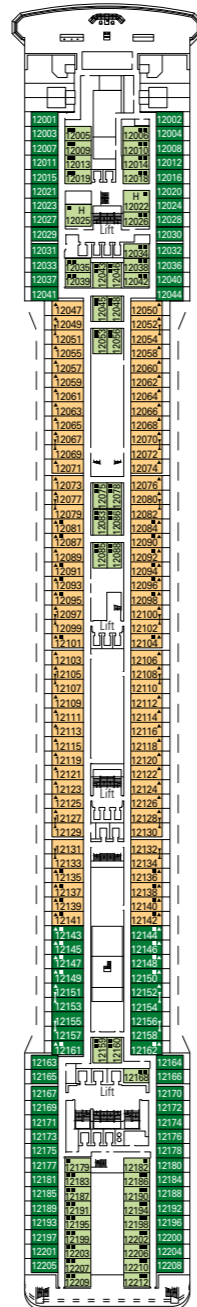

MSC Orchestra

Use the deck plans to select your ideal cabin. Choose the deck you wish then use the colours to identify the category of accommodation you desire

1275 CABINS | 3223 GUESTS

Data and descriptions are subject to change and will be verified at the time of booking.

All cabins have one double bed convertible to two single beds except in cabins for guests with disabilities or reduced mobility (H), this does not apply to cabins 15025
 3rd bed available in all categories.
 4th bed available in all categories (except Suite Aurea).

LEGEND

- ▲ Sofa bed
- ◆ Double sofa bed
- 3rd bed is a bunk bed
- 3rd and 4th bed are bunks
- ↔ Connecting Cabins
- H Cabin for guests with disabilities or reduced mobility

DECK 15
XILOFONO

DECK 14
CHITARRA

DECK 12
CLARINETTO

DECK 11
FLAUTO

DECK 10
LIRA

DECK 9
VIOLA

DECK 8
ARPA

DECK 5
PIANOFORTE