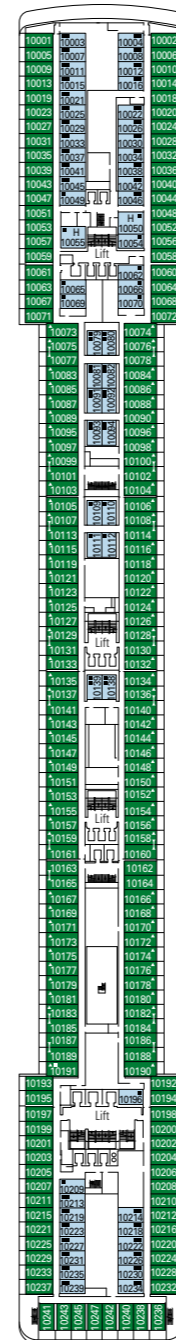

MSC Orchestra

Use the deck plans to select your ideal cabin. Choose the deck you wish then use the colours to identify the category of accommodation you desire

1275 CABINS | 3223 GUESTS

Data and descriptions are subject to change and will be verified at the time of booking.

All cabins have one double bed convertible to two single beds except in cabins for guests with disabilities or reduced mobility (H), this does not apply to cabins 15025
 3rd bed available in all categories.
 4th bed available in all categories (except Suite Aurea).

LEGEND

- ▲ Sofa bed
- ◆ Double sofa bed
- 3rd bed is a bunk bed
- 3rd and 4th bed are bunks
- ↔ Connecting Cabins
- H Cabin for guests with disabilities or reduced mobility

DECK 15
XILOFONO

DECK 14
CHITARRA

DECK 12
CLARINETTO

DECK 11
FLAUTO

DECK 10
LIRA

DECK 9
VIOLA

DECK 8
ARPA

DECK 5
PIANOFORTE