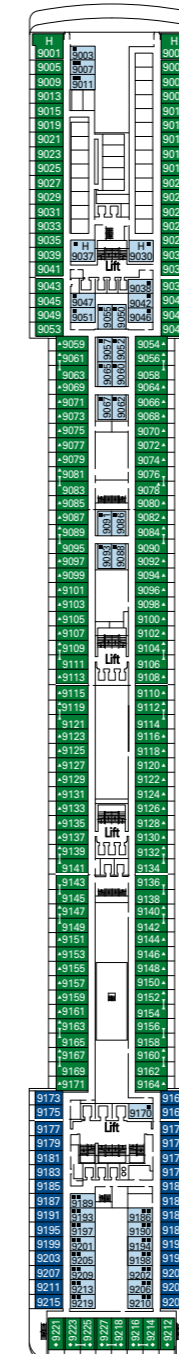

MSC Orchestra

Use the deck plans to select your ideal cabin. Choose the deck you wish then use the colours to identify the category of accommodation you desire

1275 CABINS | 3223 GUESTS

Data and descriptions are subject to change and will be verified at the time of booking.

All cabins have one double bed convertible to two single beds except in cabins for guests with disabilities or reduced mobility (H), this does not apply to cabins 15025
 3rd bed available in all categories.
 4th bed available in all categories (except Suite Aurea).

LEGEND

- ▲ Sofa bed
- ◆ Double sofa bed
- 3rd bed is a bunk bed
- 3rd and 4th bed are bunks
- ↔ Connecting Cabins
- H Cabin for guests with disabilities or reduced mobility

DECK 15
XILOFONO

DECK 14
CHITARRA

DECK 12
CLARINETTO

DECK 11
FLAUTO

DECK 10
LIRA

DECK 9
VIOLA

DECK 8
ARPA

DECK 5
PIANOFORTE